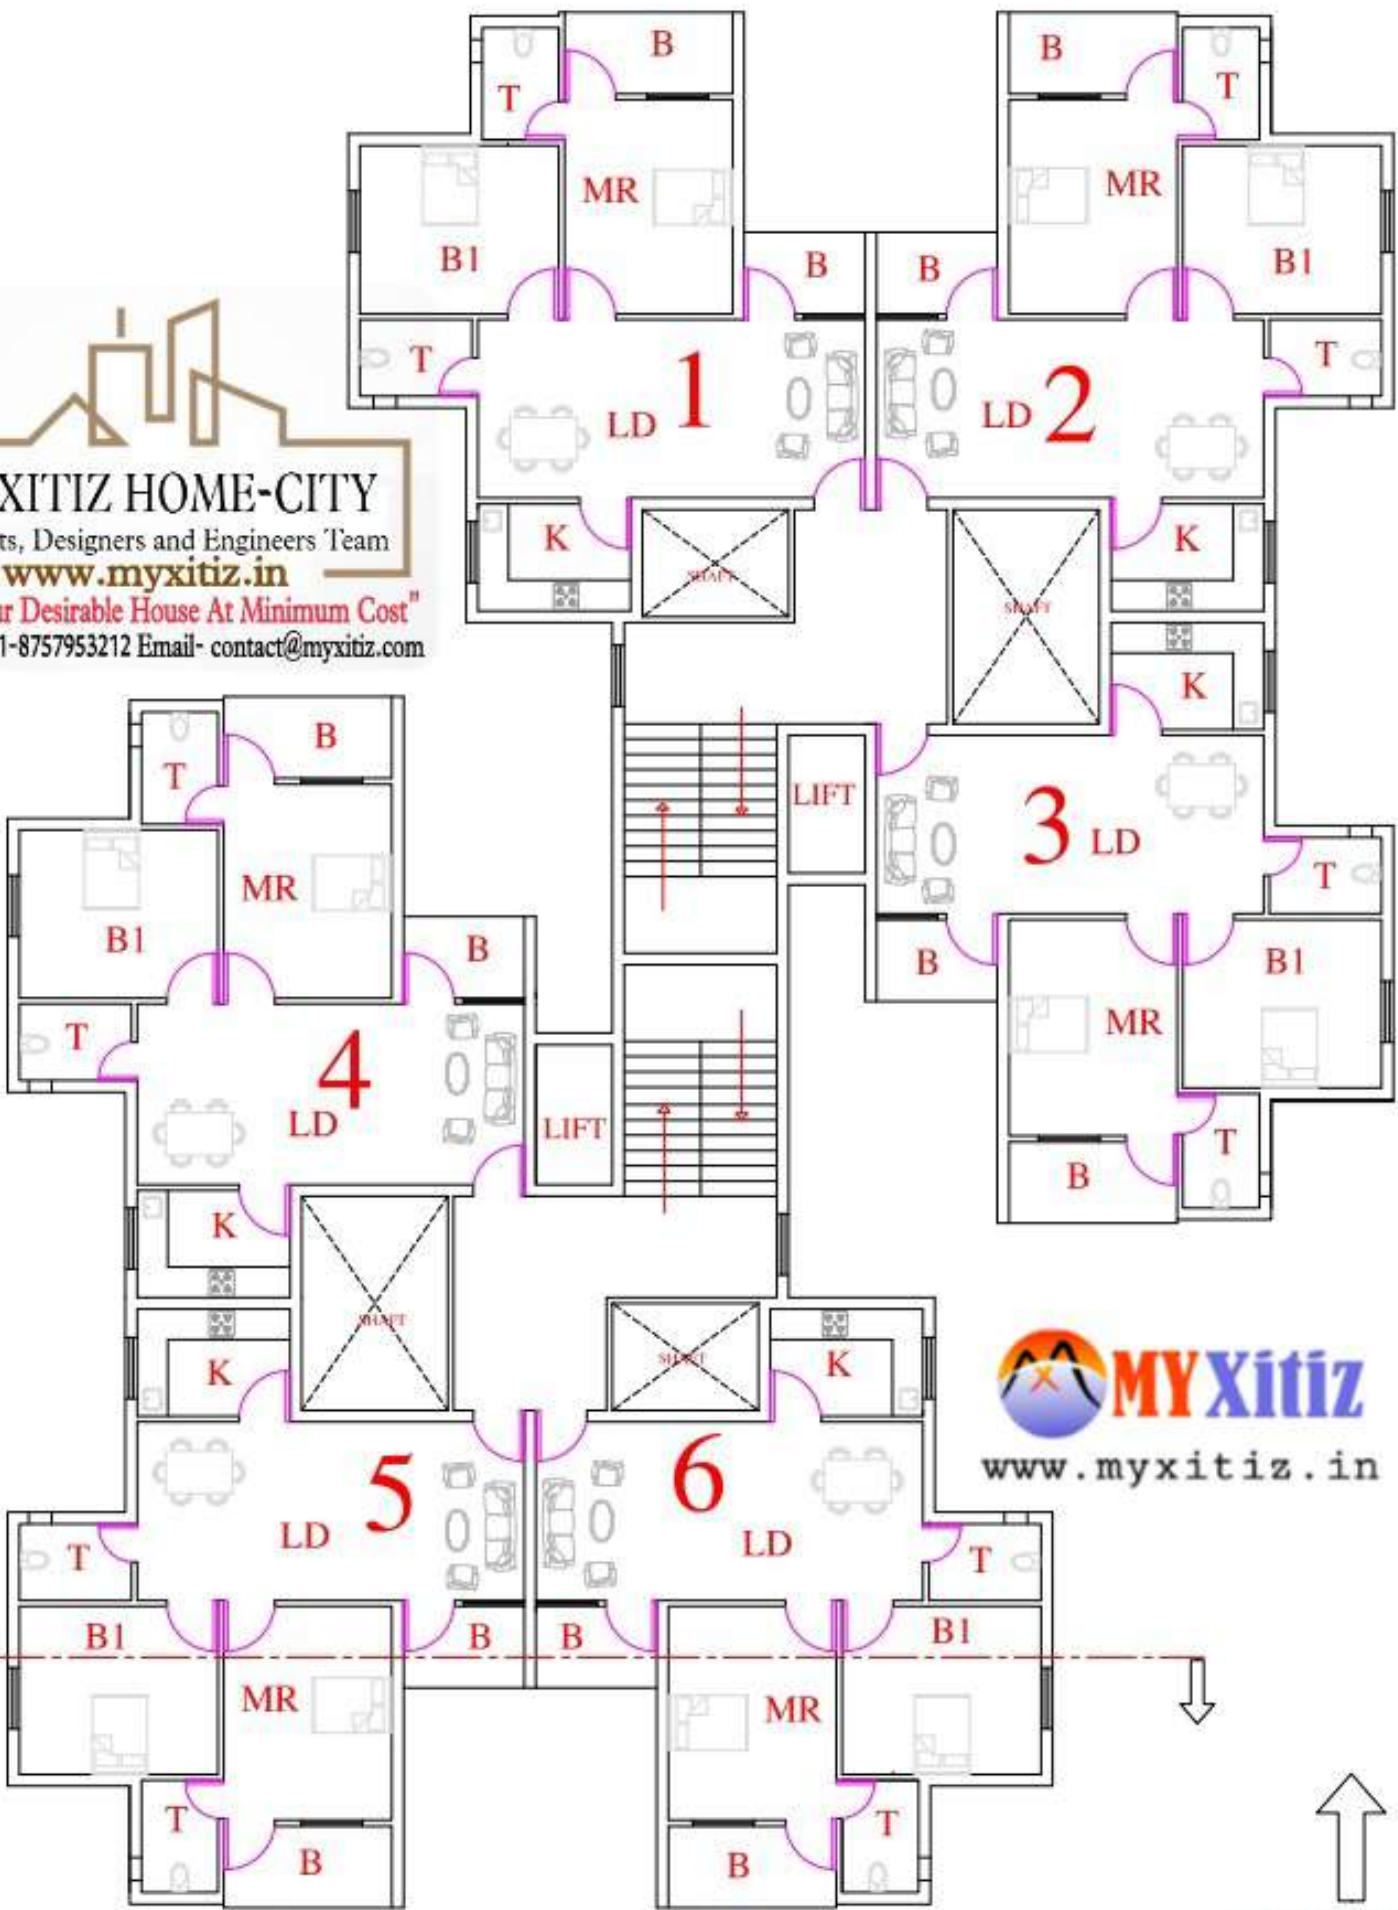

DWELLING UNIT PLAN (2BHK)

MY XITIZ HOME-CITY

Architects, Designers and Engineers Team

www.myxitz.in

"Make Your Desirable House At Minimum Cost"

Contact- +91-8757953212 Email- contact@myxitz.com

MY XITIZ HOME-CITY
 Architects, Designers and Engineers Team
www.myxitz.in
 "Make Your Desirable House At Minimum Cost"
 Contact- +91-8757953212 Email- contact@myxitz.com

 **MY XITIZ**
www.myxitz.in

↑
 ELEVATION

CLUSTER PLAN (2BHK)