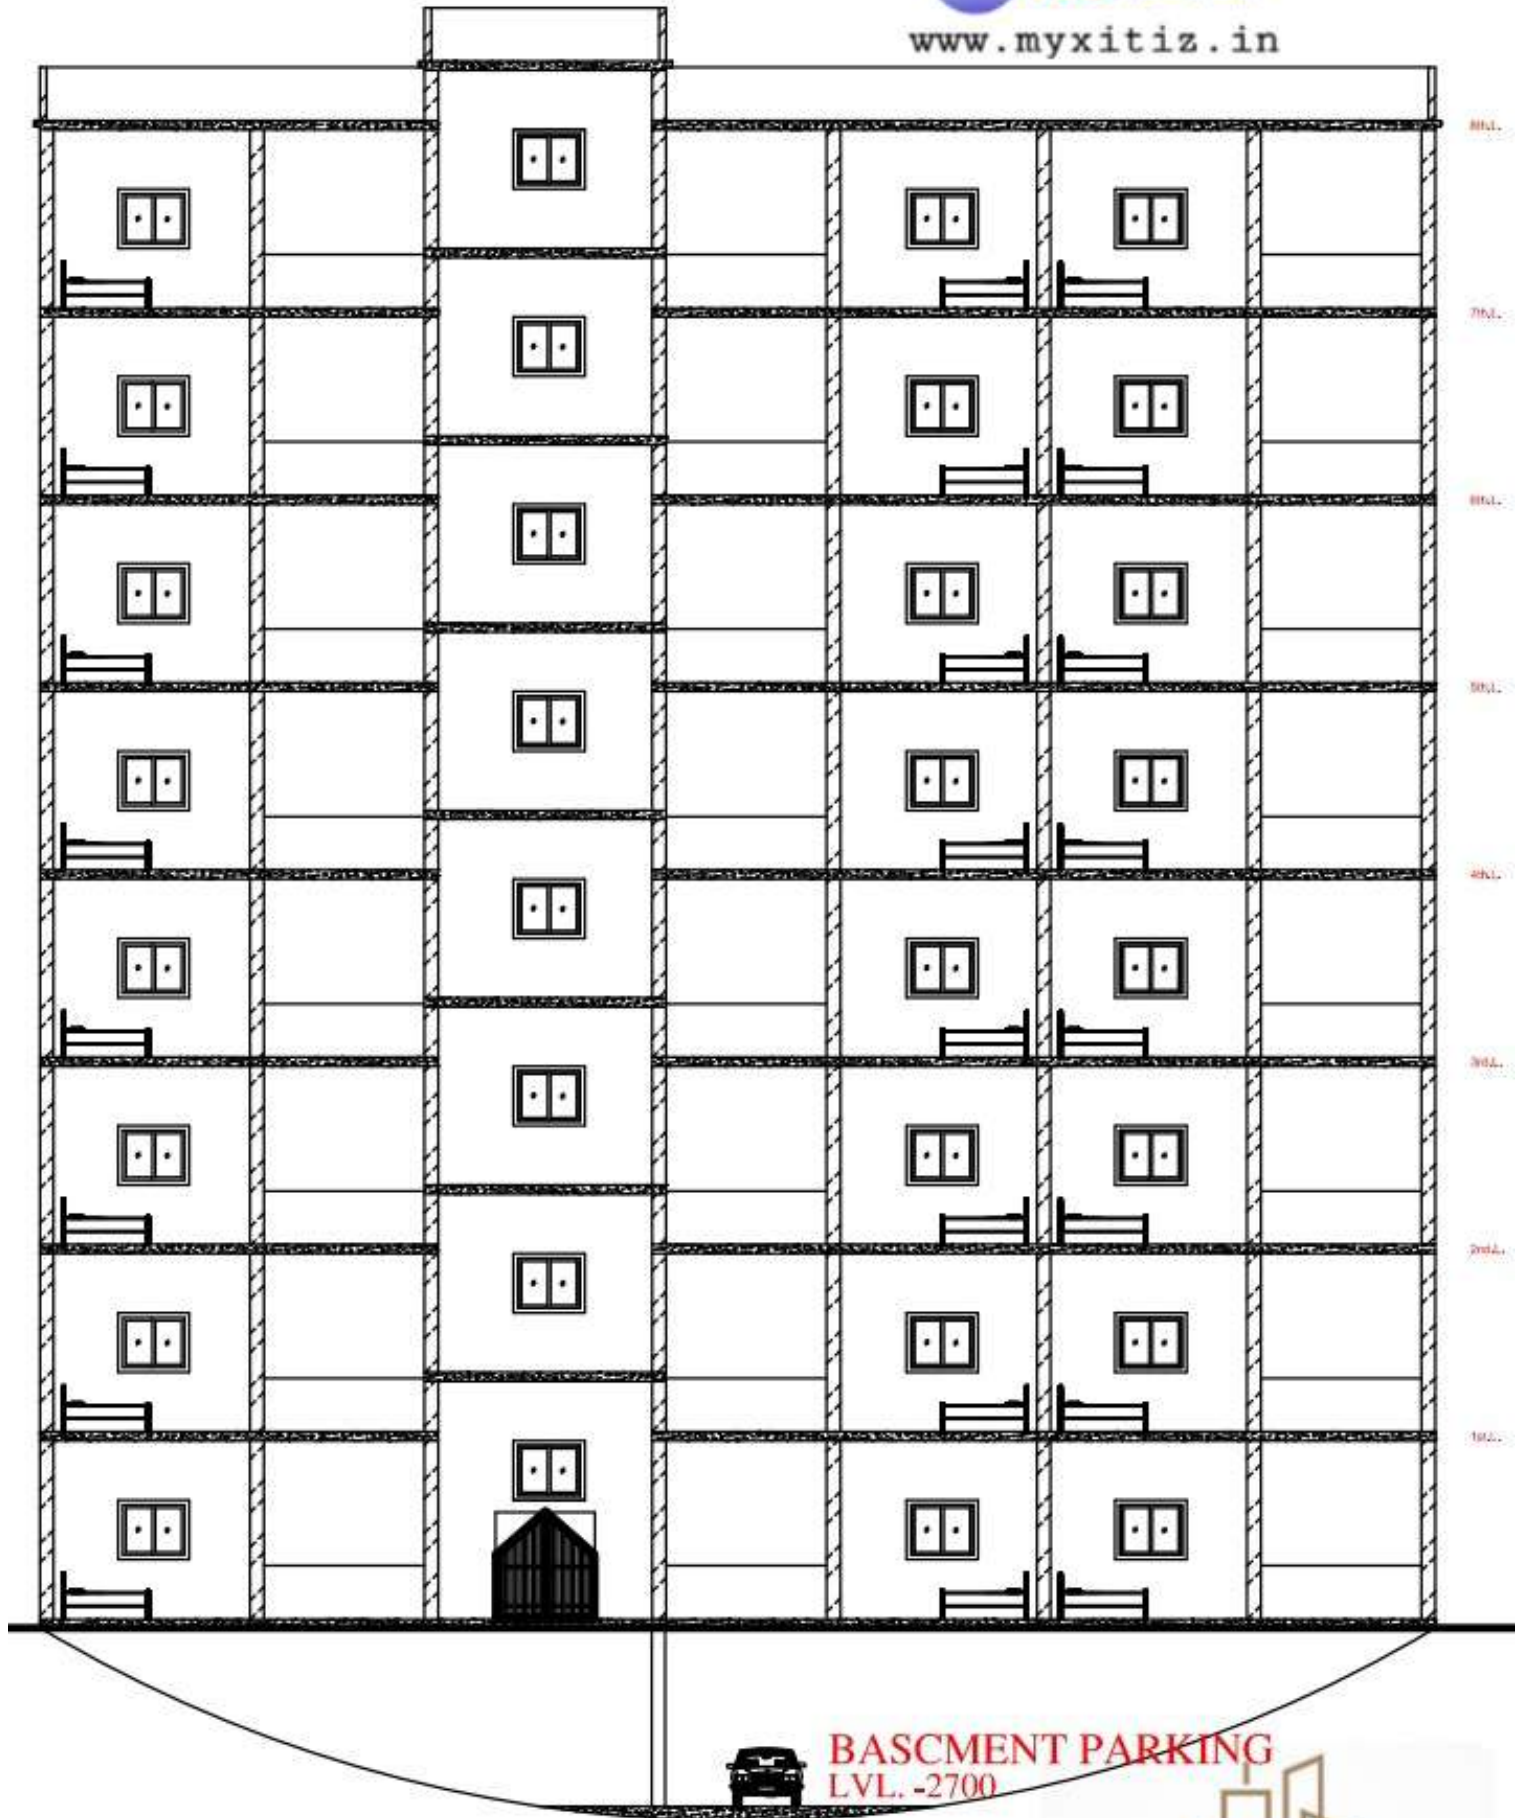

www.myxitiz.in

BASCMENT PARKING
LVL. -2700

MY XITIZ HOME-CITY
Architects, Designers and Engineers Team
www.myxitiz.in
"Make Your Desirable House At Minimum Cost"
Contact- +91-8757953212 Email- contact@myxitiz.com