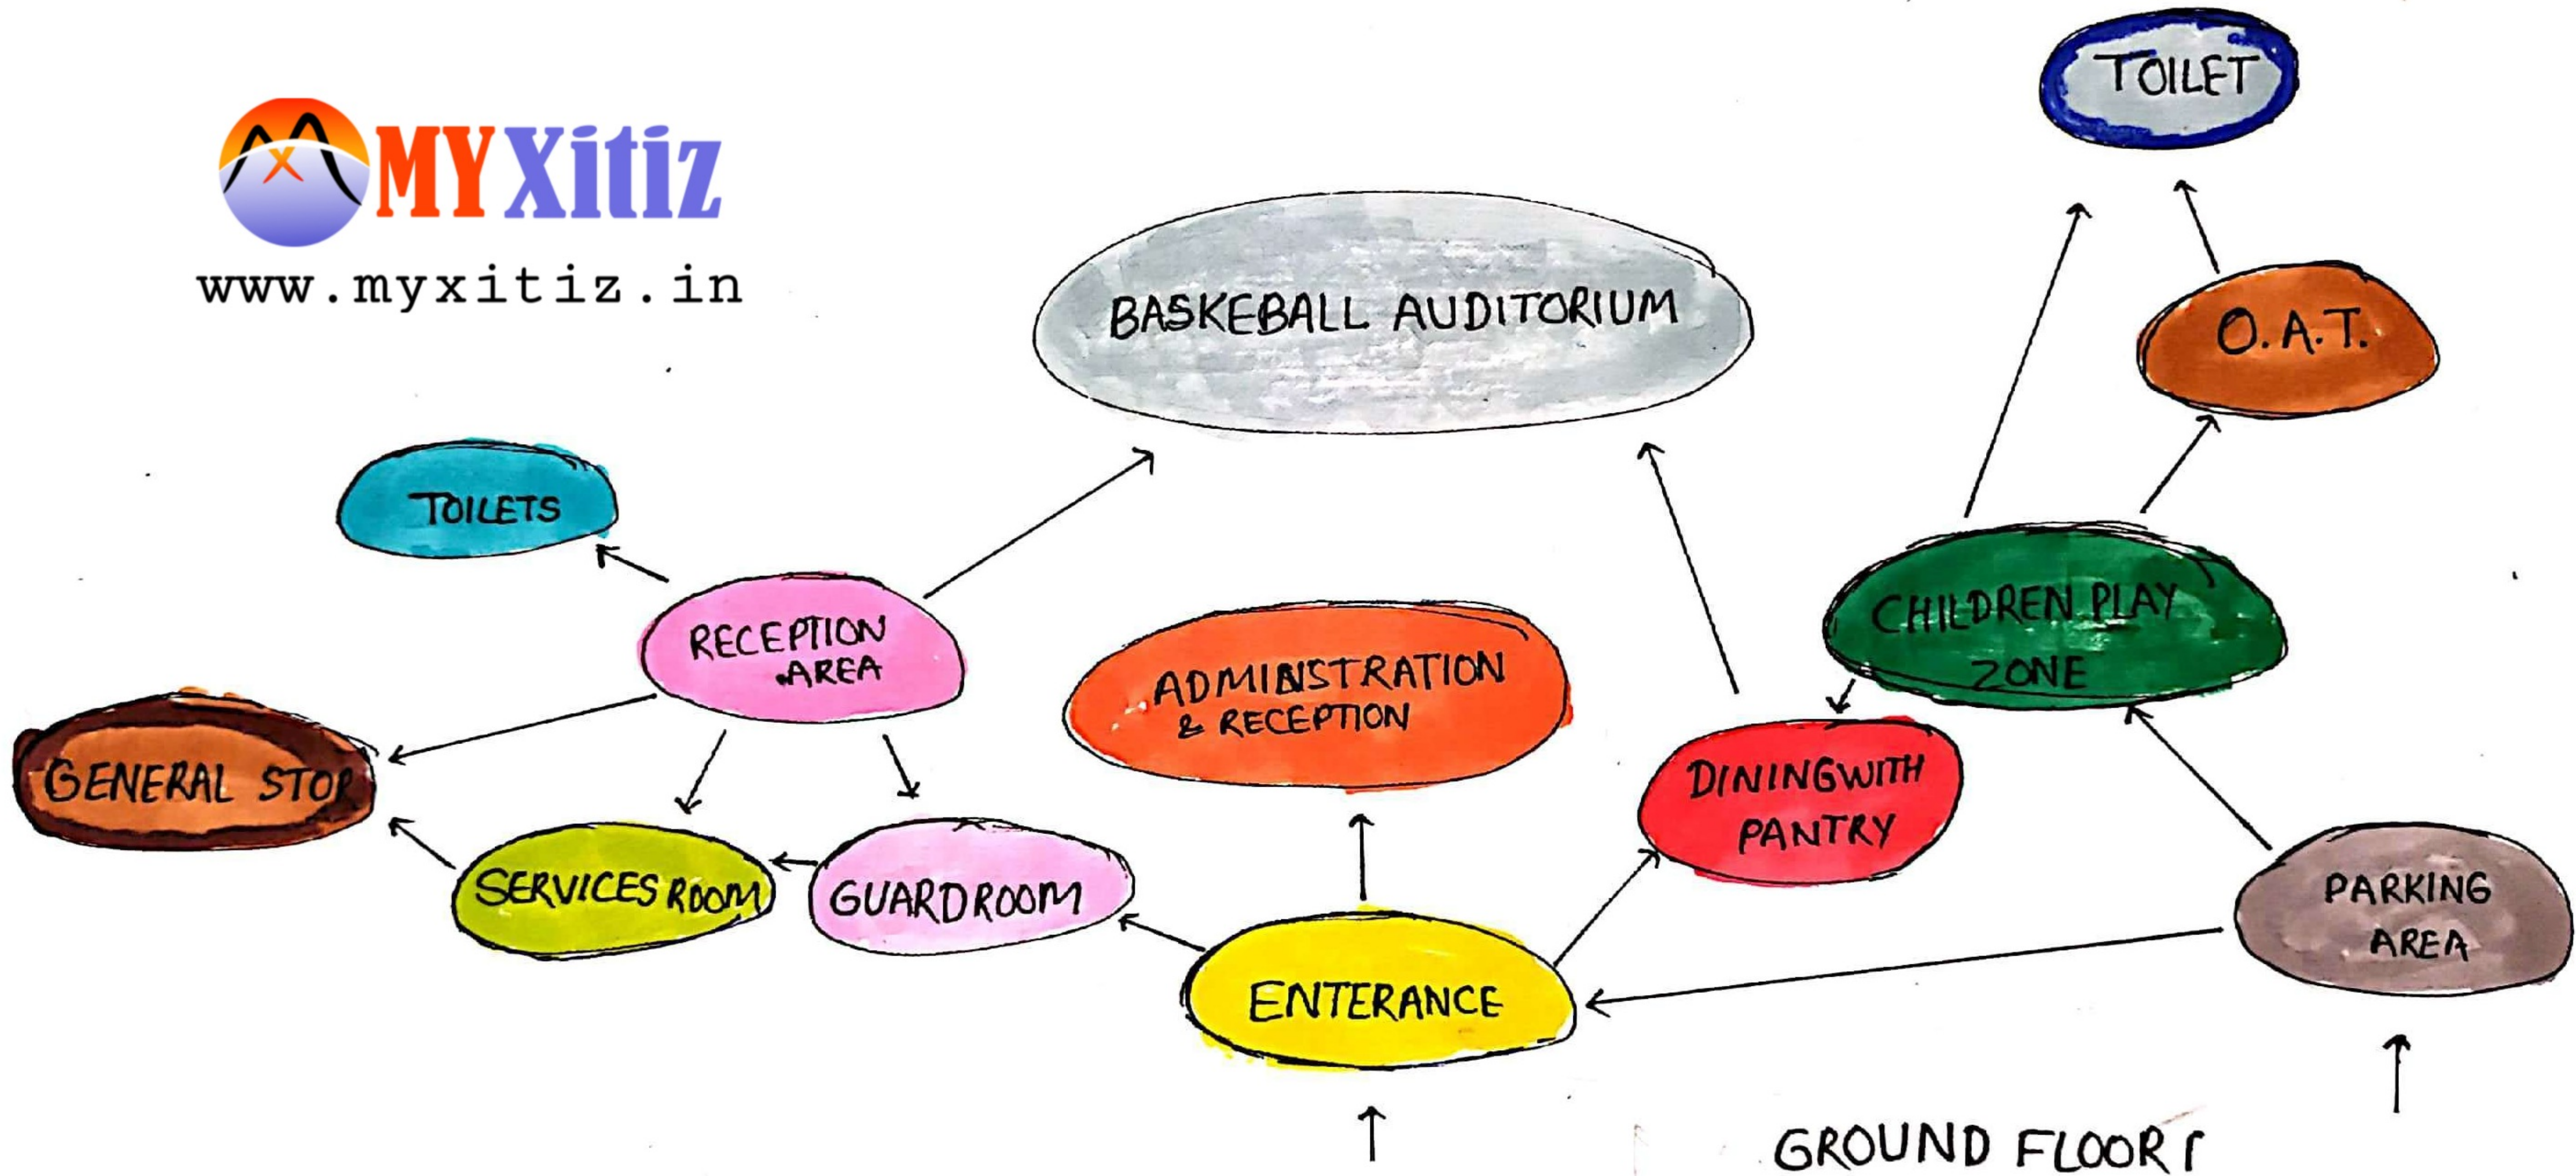

FORM DEVELOPMENT

BASKET

BASKET BUILDING

www.myxitiz.in

www.myxitiz.in

GROUND FLOOR

CHILDREN PLAY ZONE

 **MYXitiz**

www.myxitiz.in

80M

50M
GROUND FLOOR PLAN

COMMUNITY MEETING ROOM

MINI AUDITORIUM HALL

MULTI PURPOSE HALL

www.myxitiz.in

40M

40M

FIRST FLOOR PLAN