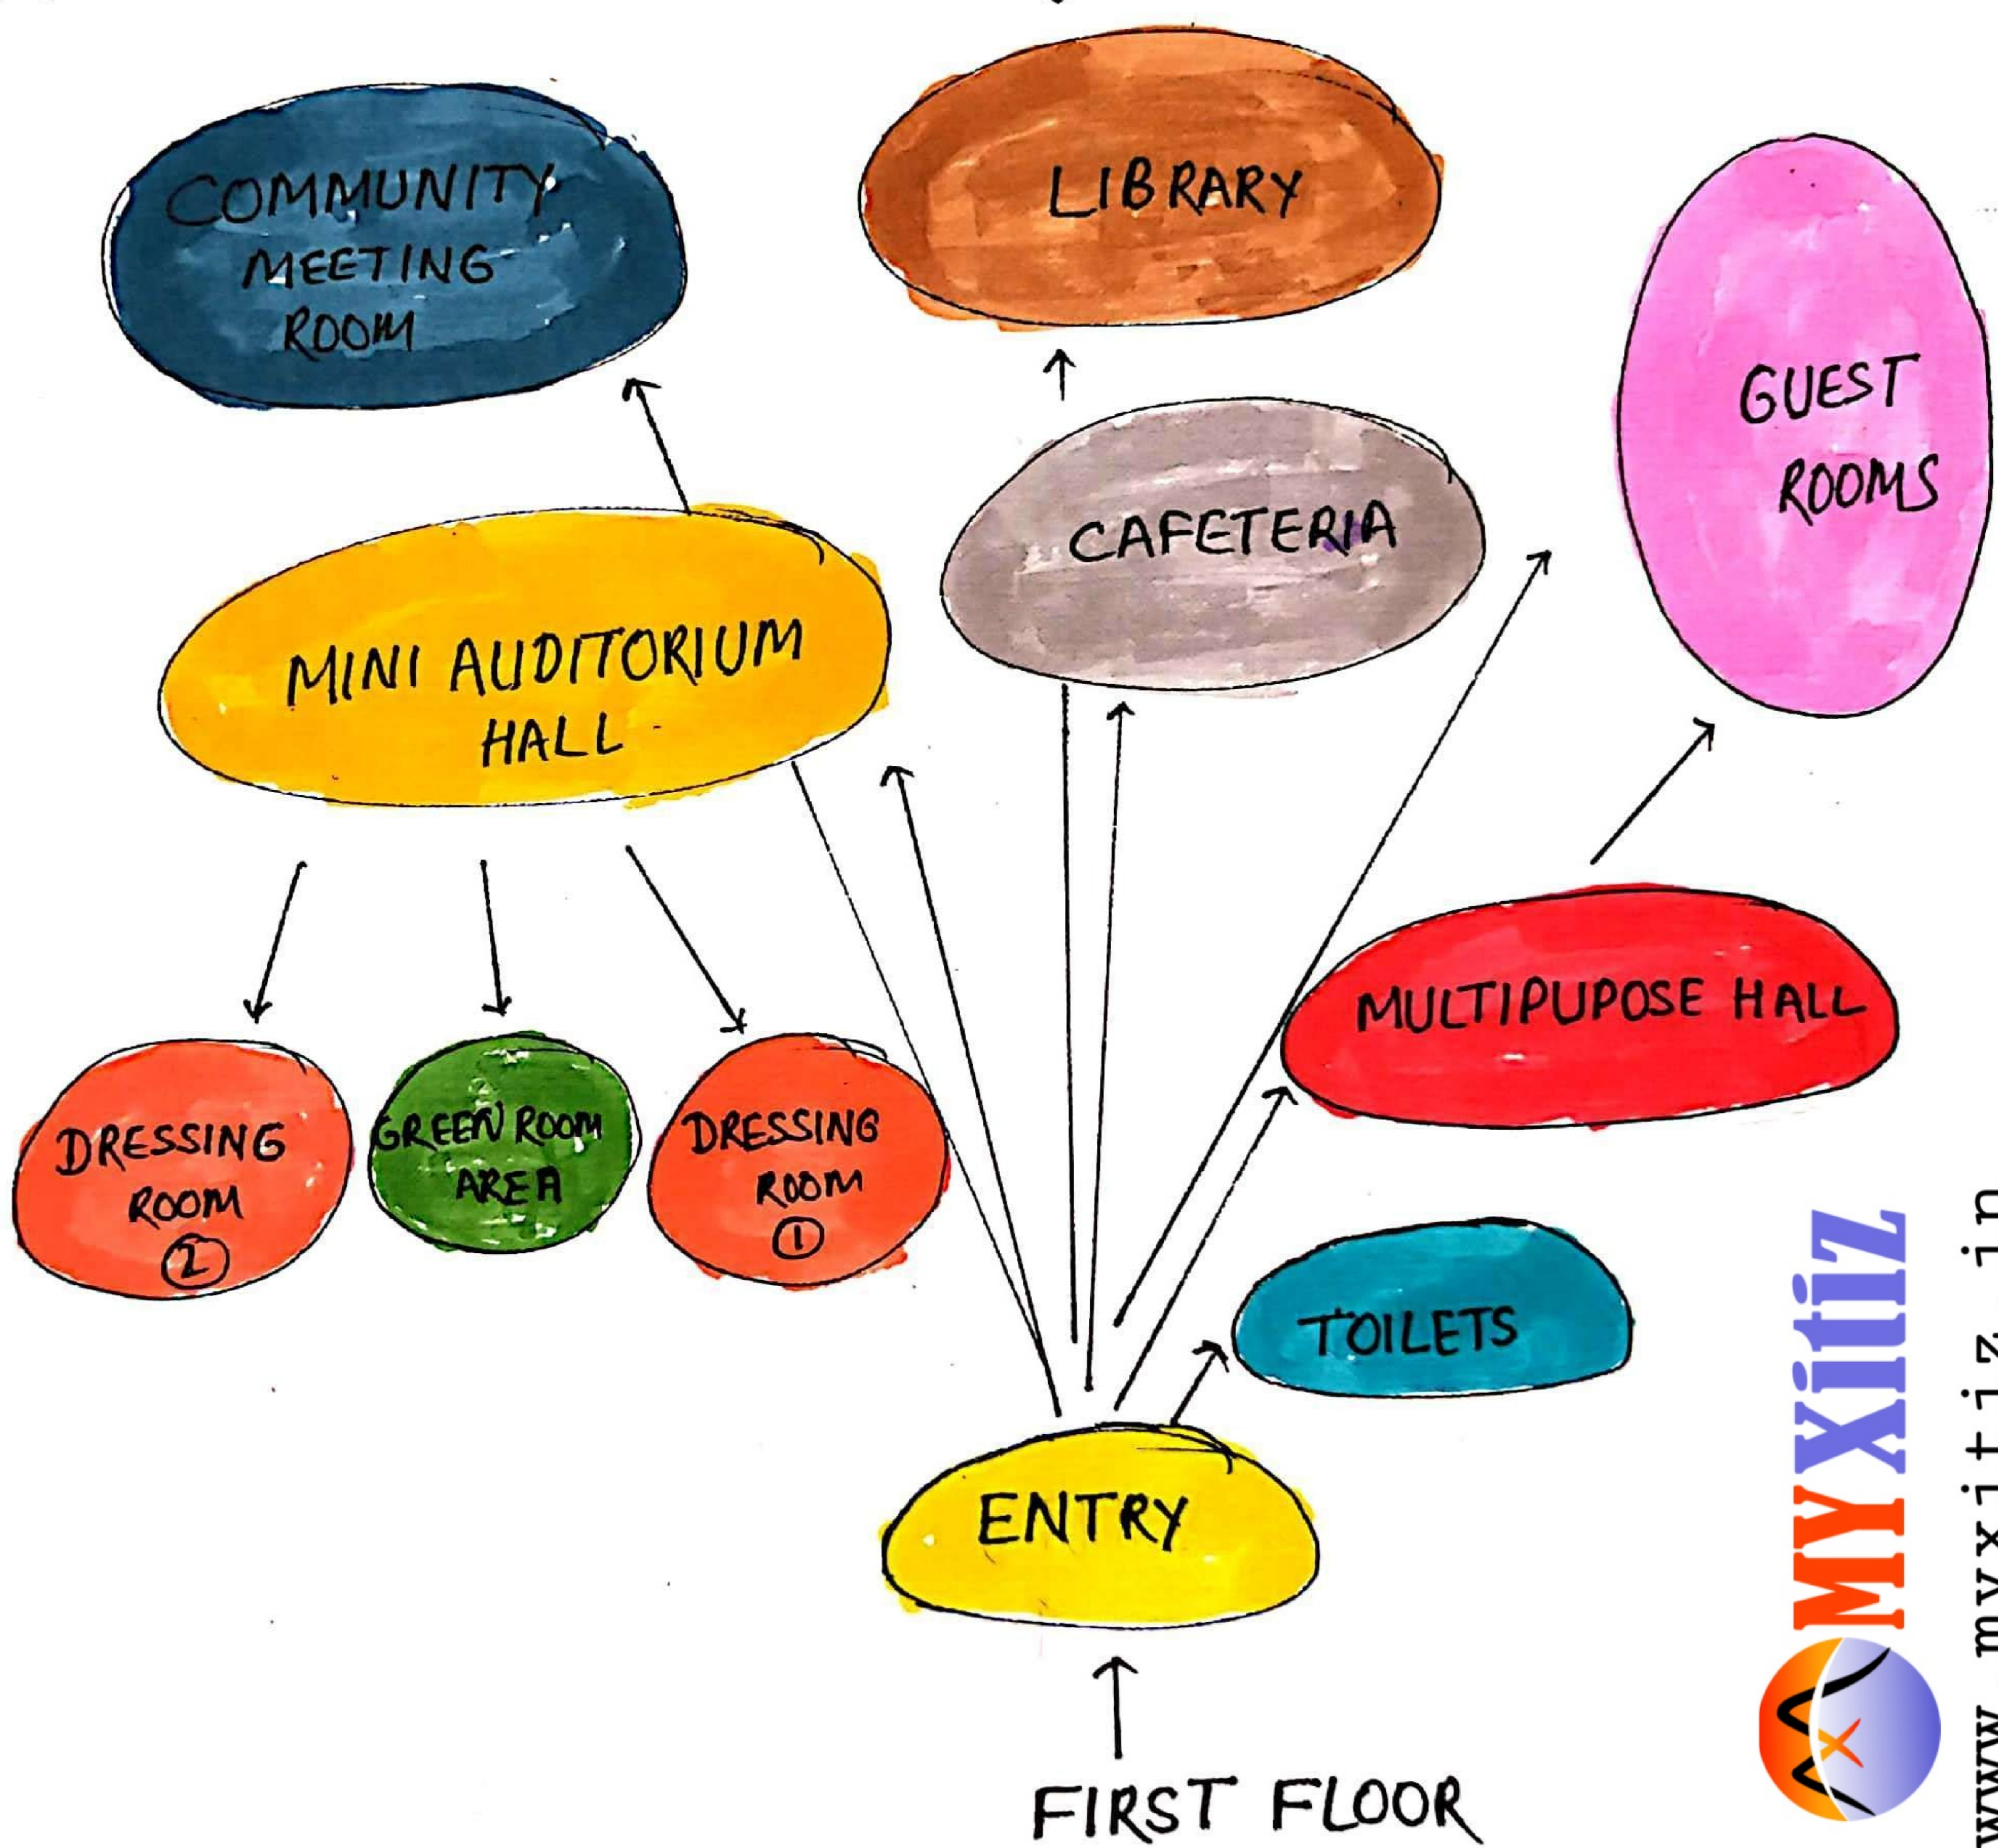

FORM DEVELOPMENT

BASKET

BASKET BUILDING

www.myxitiz.in

www.myxitiz.in

GROUND FLOOR

CHILDREN PLAY ZONE

 **MYXitiz**

www.myxitiz.in

80M

50M
GROUND FLOOR PLAN

COMMUNITY MEETING ROOM

MINI AUDITORIUM HALL

MULTI PURPOSE HALL

www.myxitiz.in

40M

40M

FIRST FLOOR PLAN