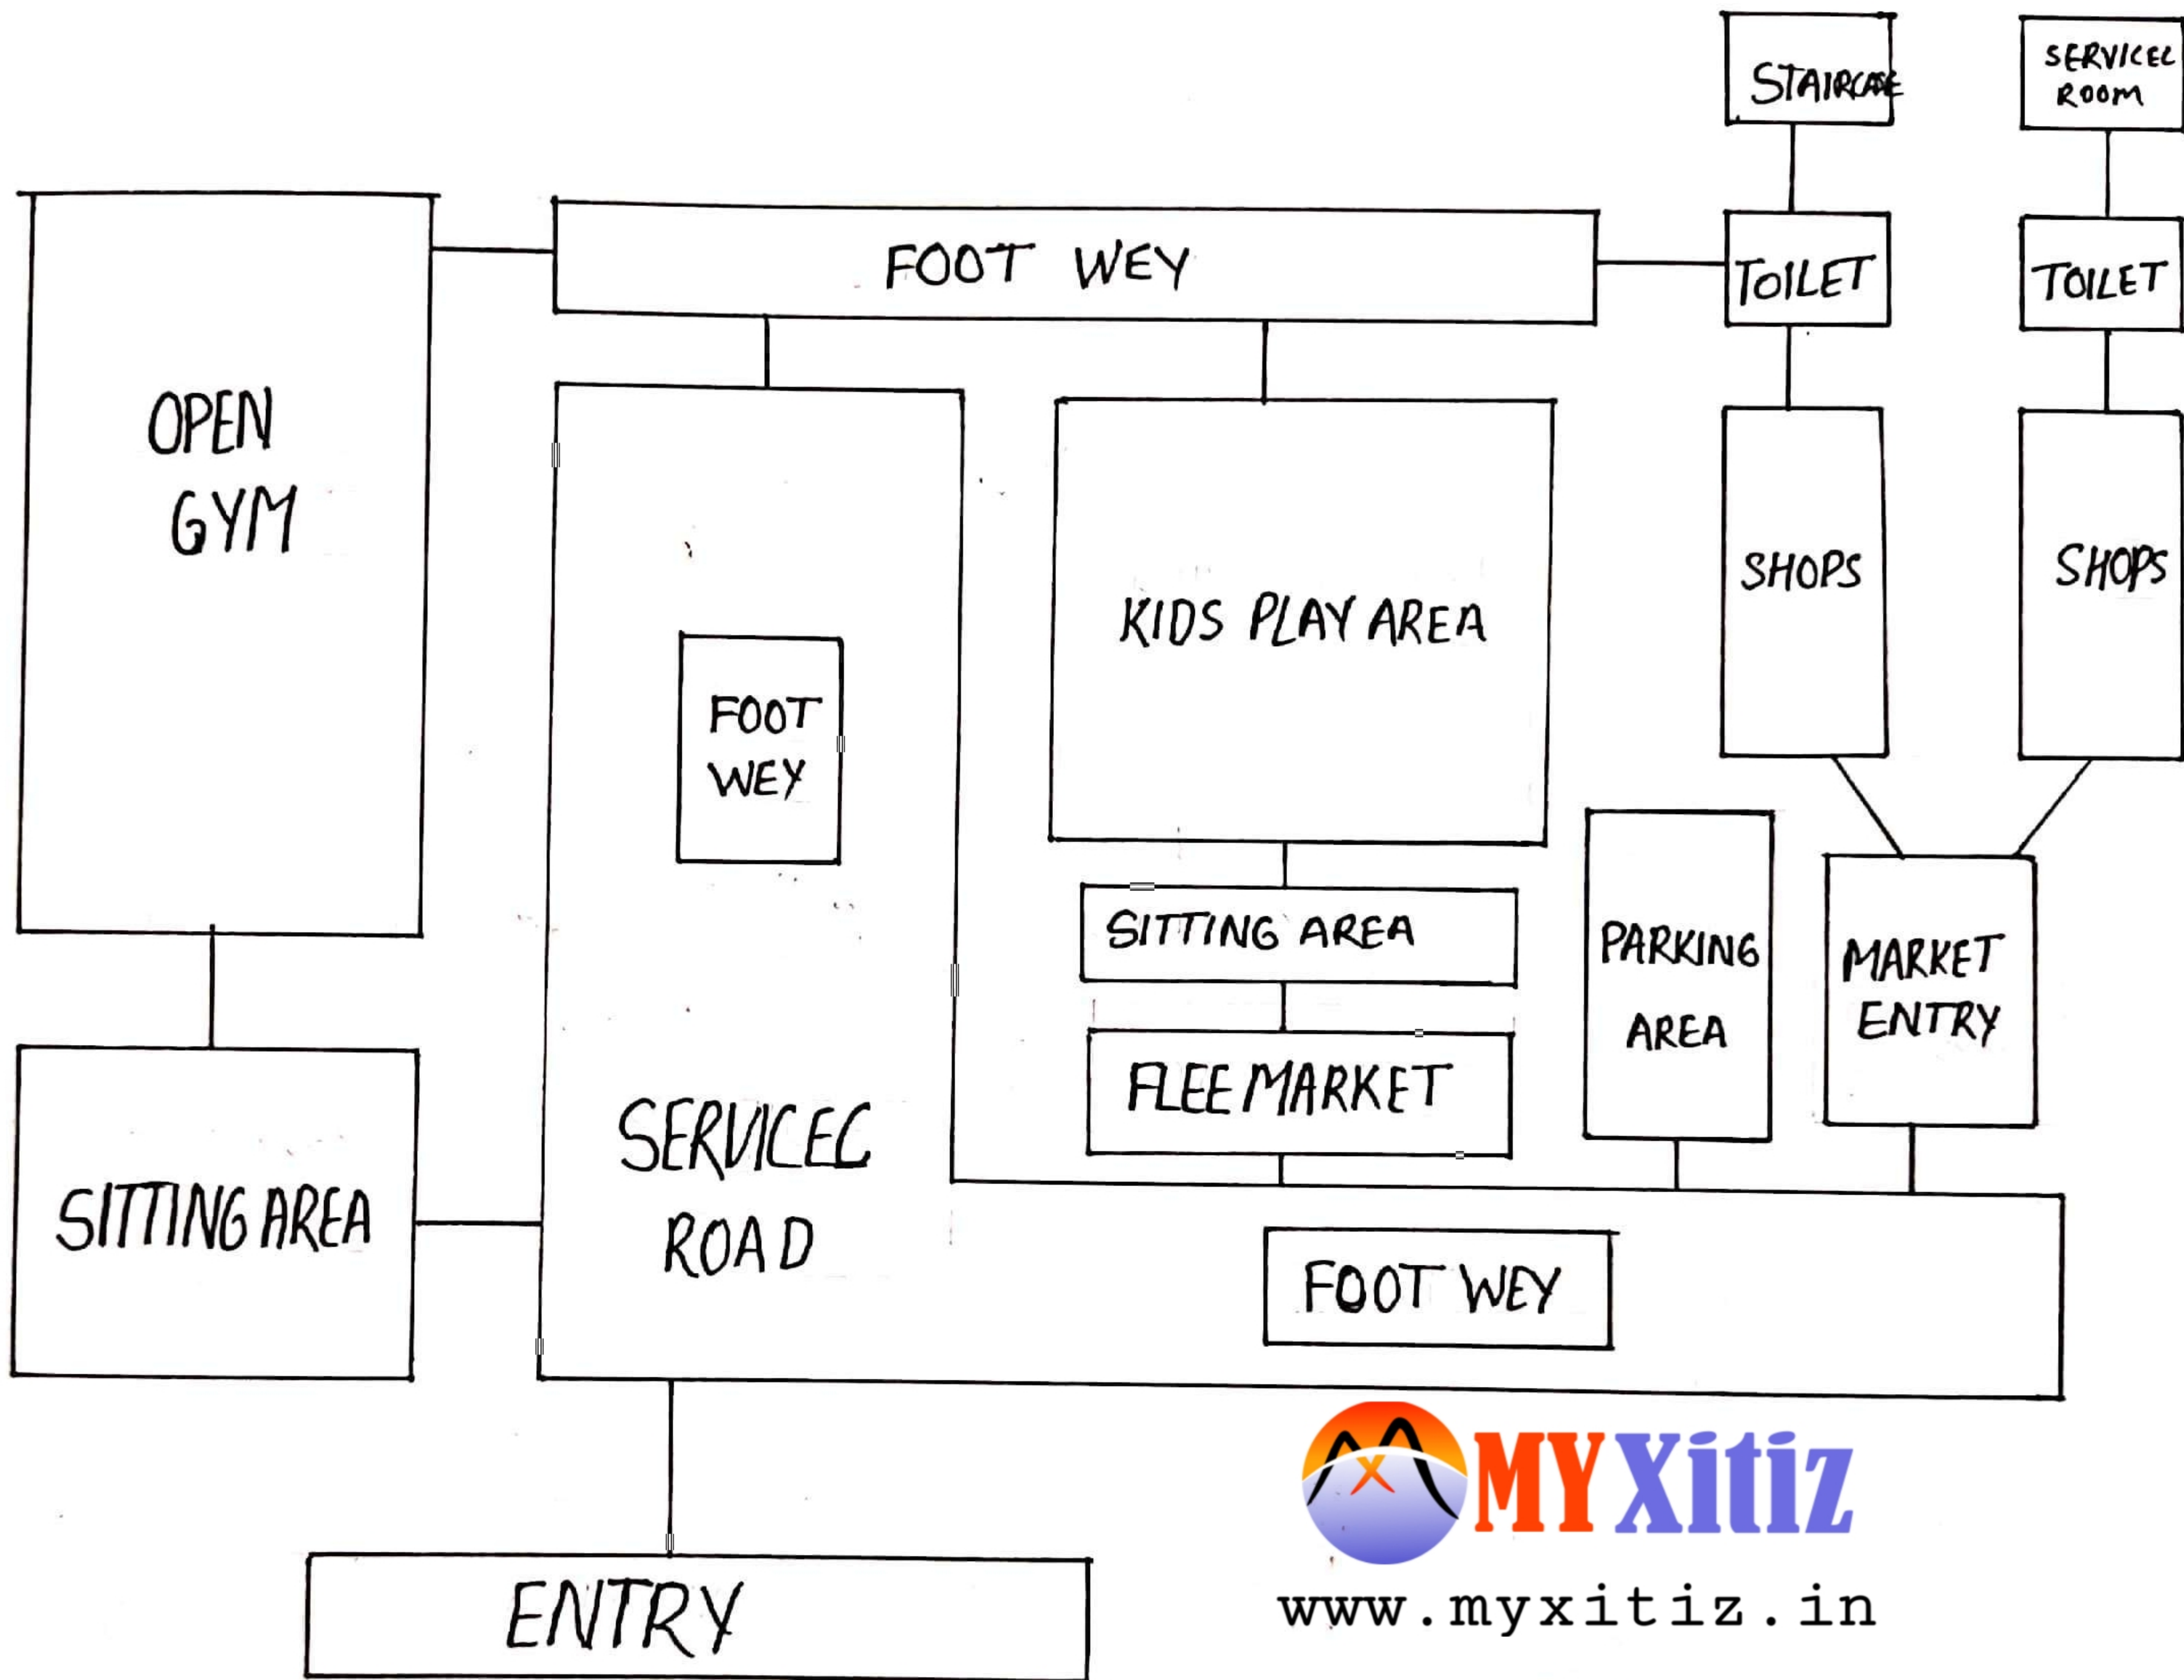

# FORM DEVELOPMENT

 **MYXitiz**  
www.myxitiz.in

FLOW CHART

# FLOW CHART

MYXITIZ  
WWW.MYXITIZ.IN

**SITE PLAN (SCALE 1:500)**

OPEN GYM

www.myxitz.in

FLEE MARKET

KIDS PLAY AREA

FLEE MARKET

PARKING AREA

SHOPS

SINGLE LINE PLAN

www.myxitz.in

SECTION AT - 'AA'  
(SCALE 1:250)