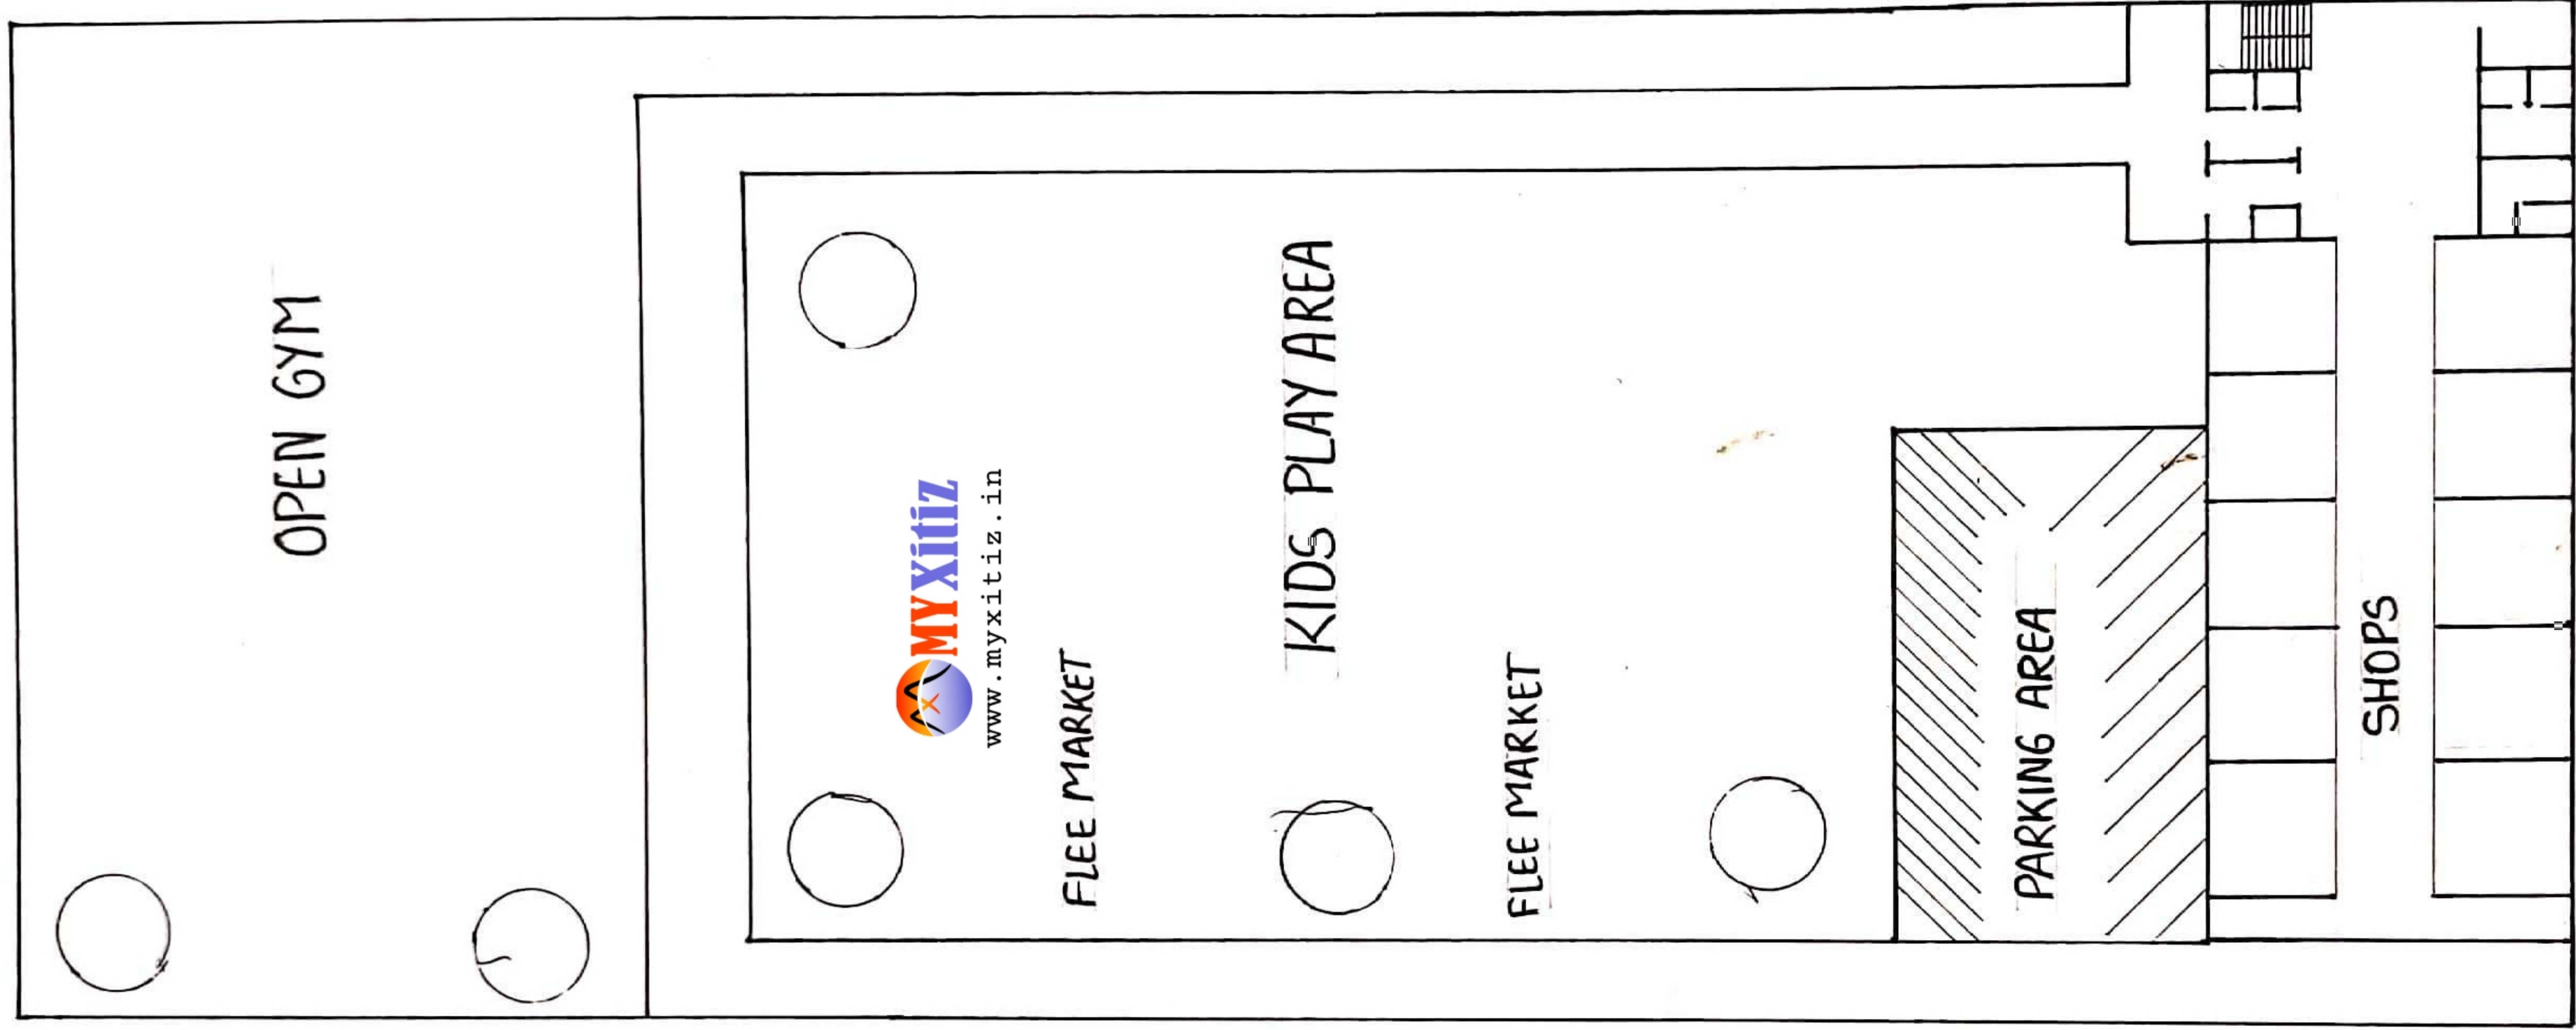

# FLOW CHART

MYXITIZ  
WWW.MYXITIZ.IN

**SITE PLAN (SCALE 1:500)**

OPEN GYM

www.myxitz.in

FLEE MARKET

KIDS PLAY AREA

FLEE MARKET

PARKING AREA

SHOPS

SINGLE LINE PLAN

www.myxitz.in

SECTION AT - 'AA'  
(SCALE 1:250)