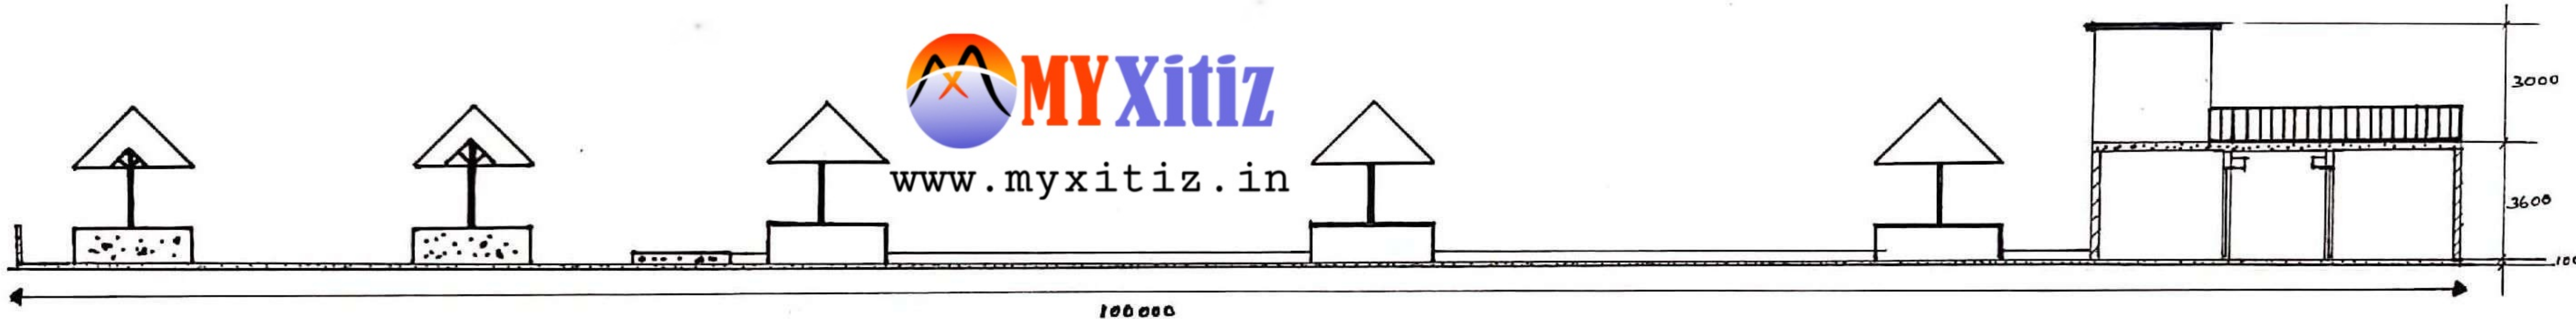

# FLOW CHART

MYXITIZ  
WWW.MYXITIZ.IN

**SITE PLAN (SCALE 1:500)**

OPEN GYM

www.myxitz.in

FLEE MARKET

KIDS PLAY AREA

FLEE MARKET

PARKING AREA

SHOPS

SINGLE LINE PLAN

www.myxitz.in

SECTION AT - 'AA'  
(SCALE 1:250)