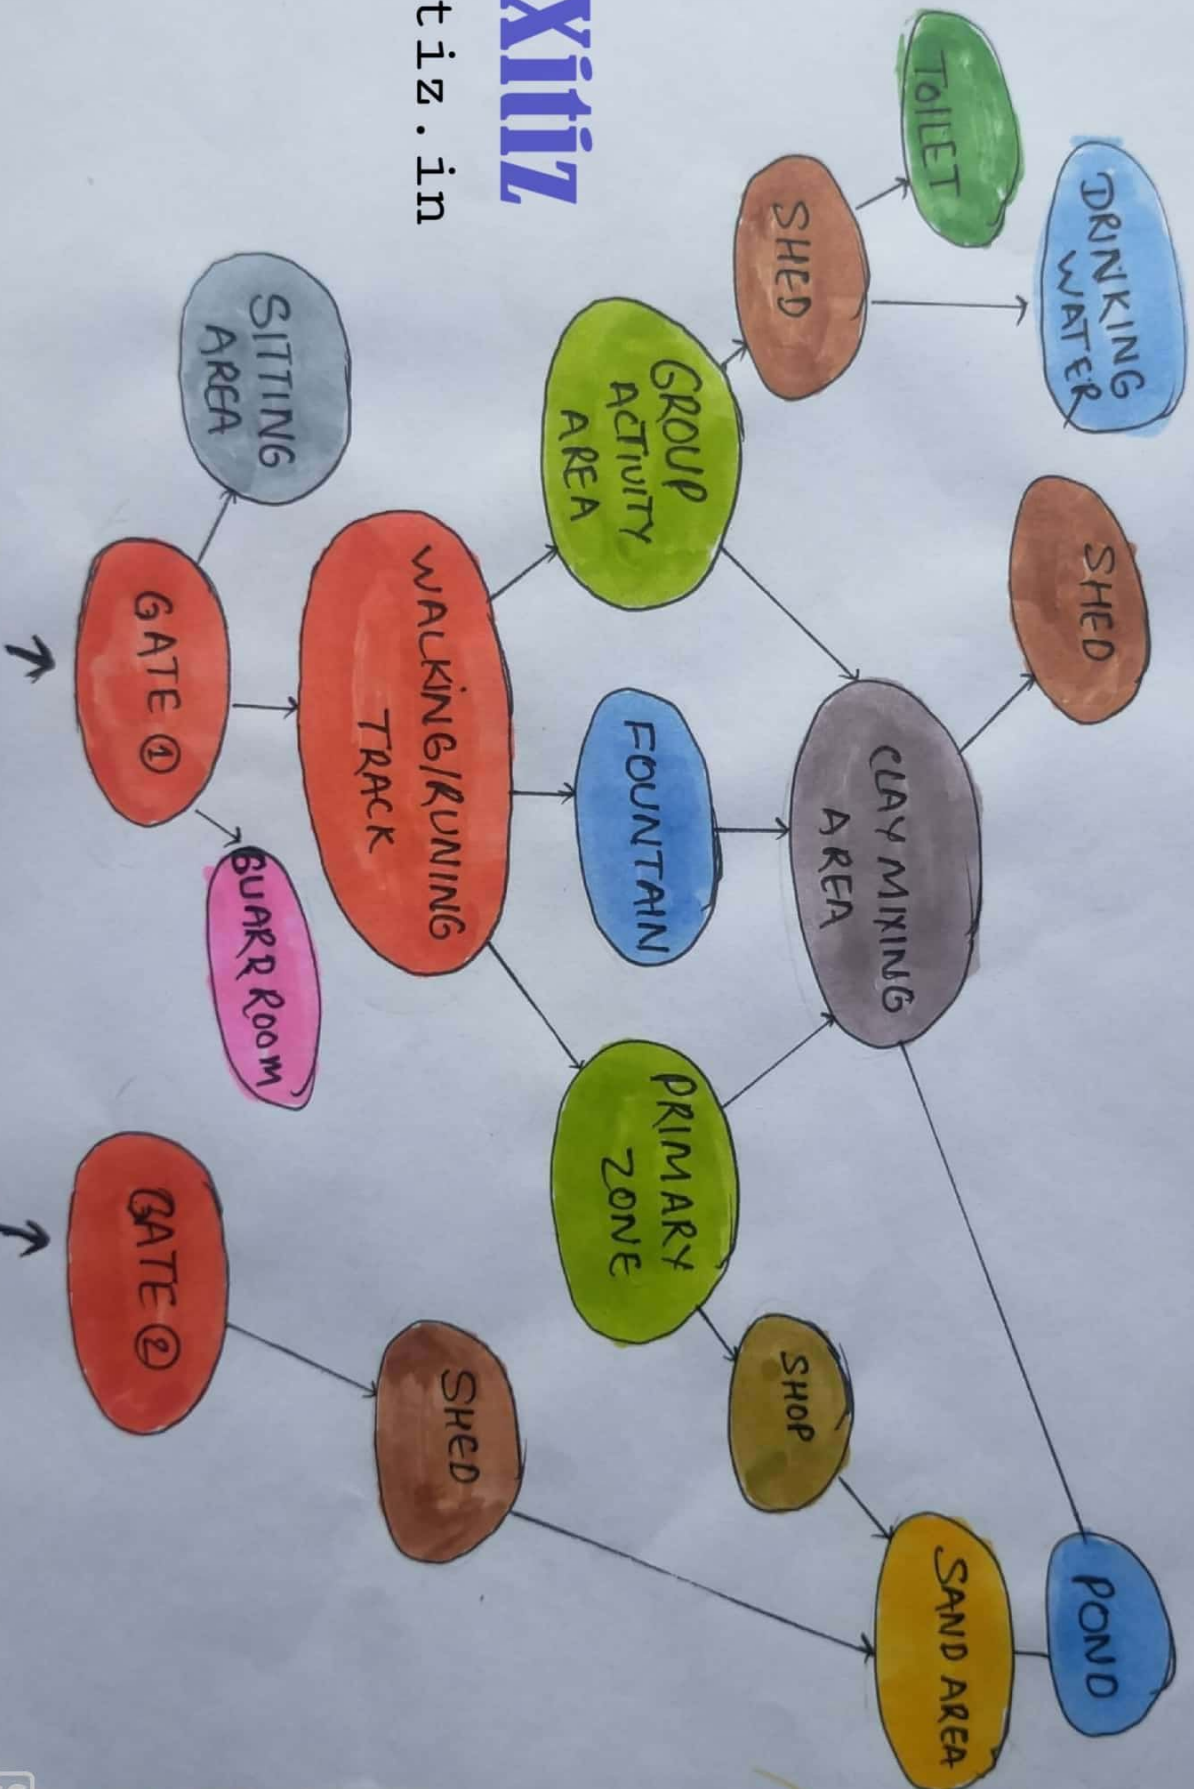

BUBBLE DIAGRAM