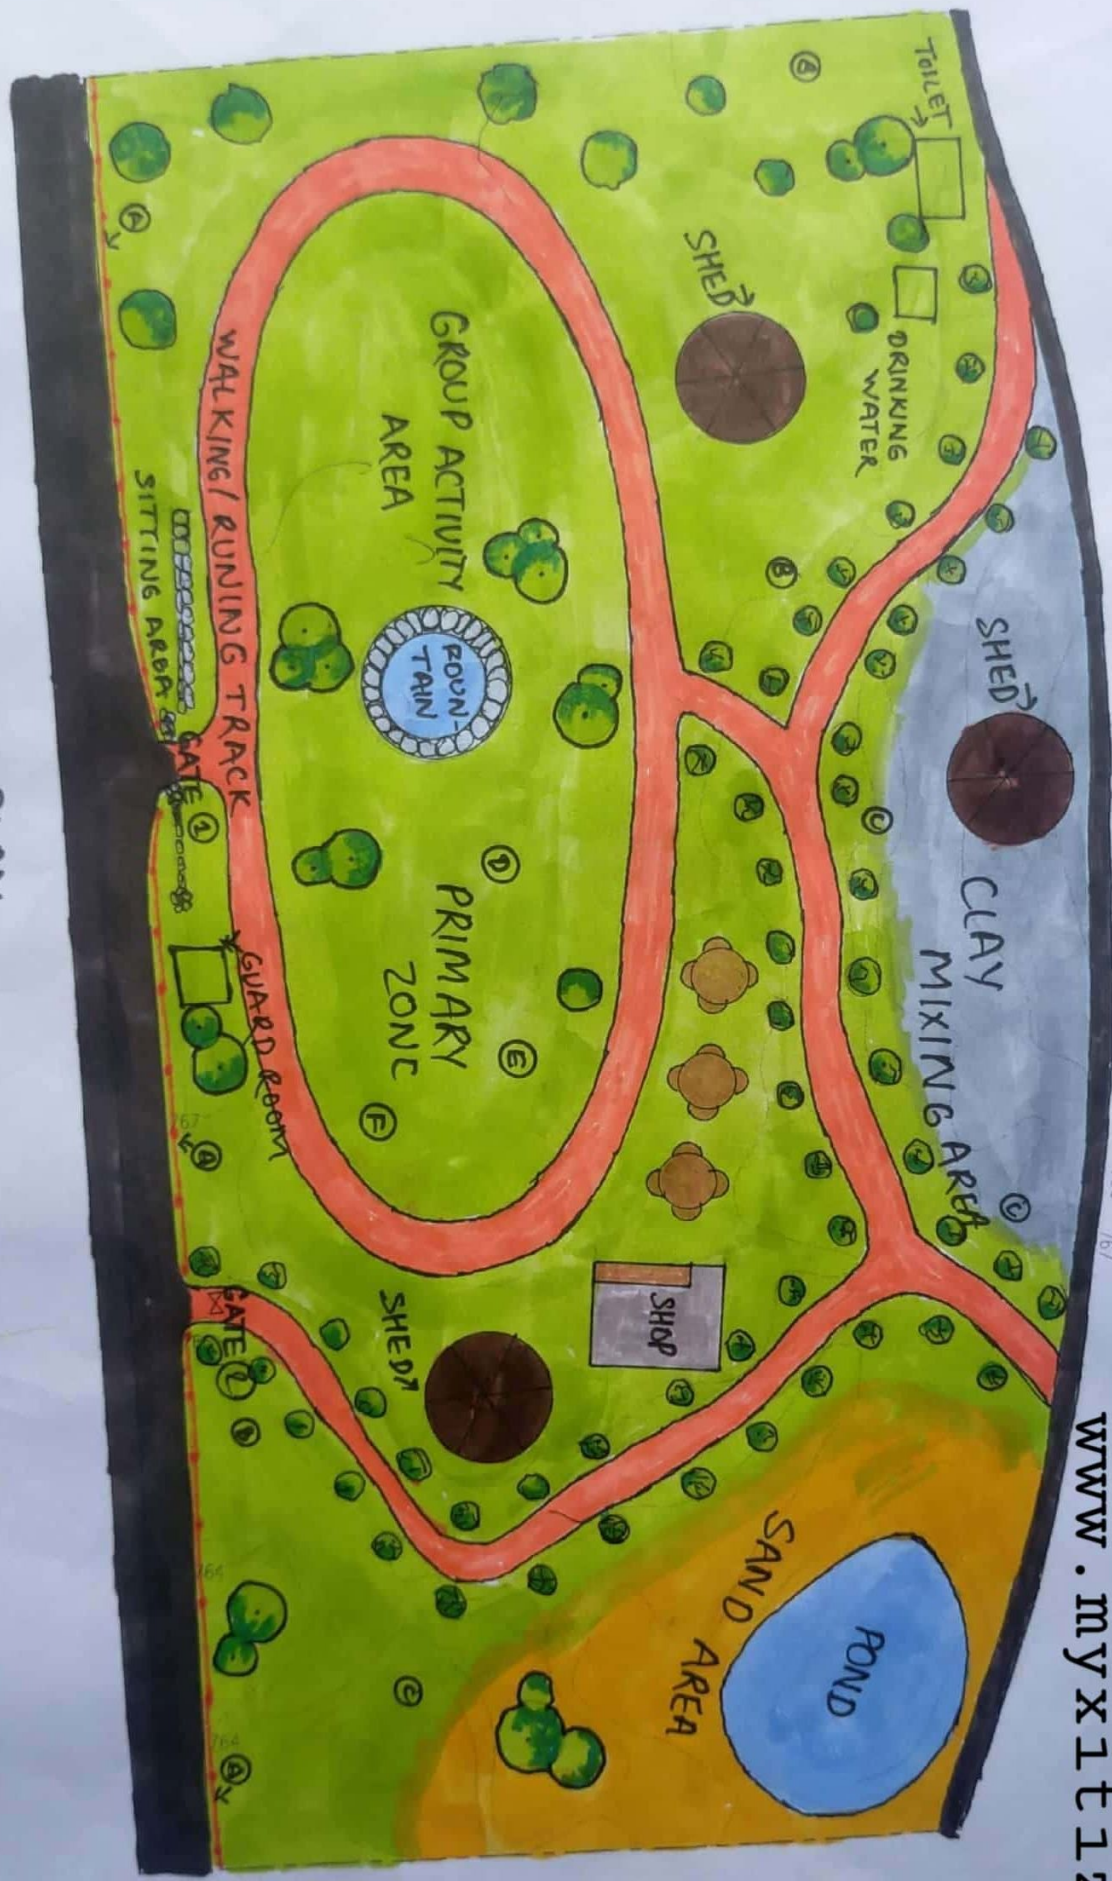

MYXitiz

PLAYSCAPE SITE

www.myxitz.in

BUBBLE DIAGRAM

765 767

PLAN

MYXITIZ

www.myxitz.in

GATE ① ELEVATION

(A)

1200

SITTING AREA

(B)

(C)

www.myxitz.in

①