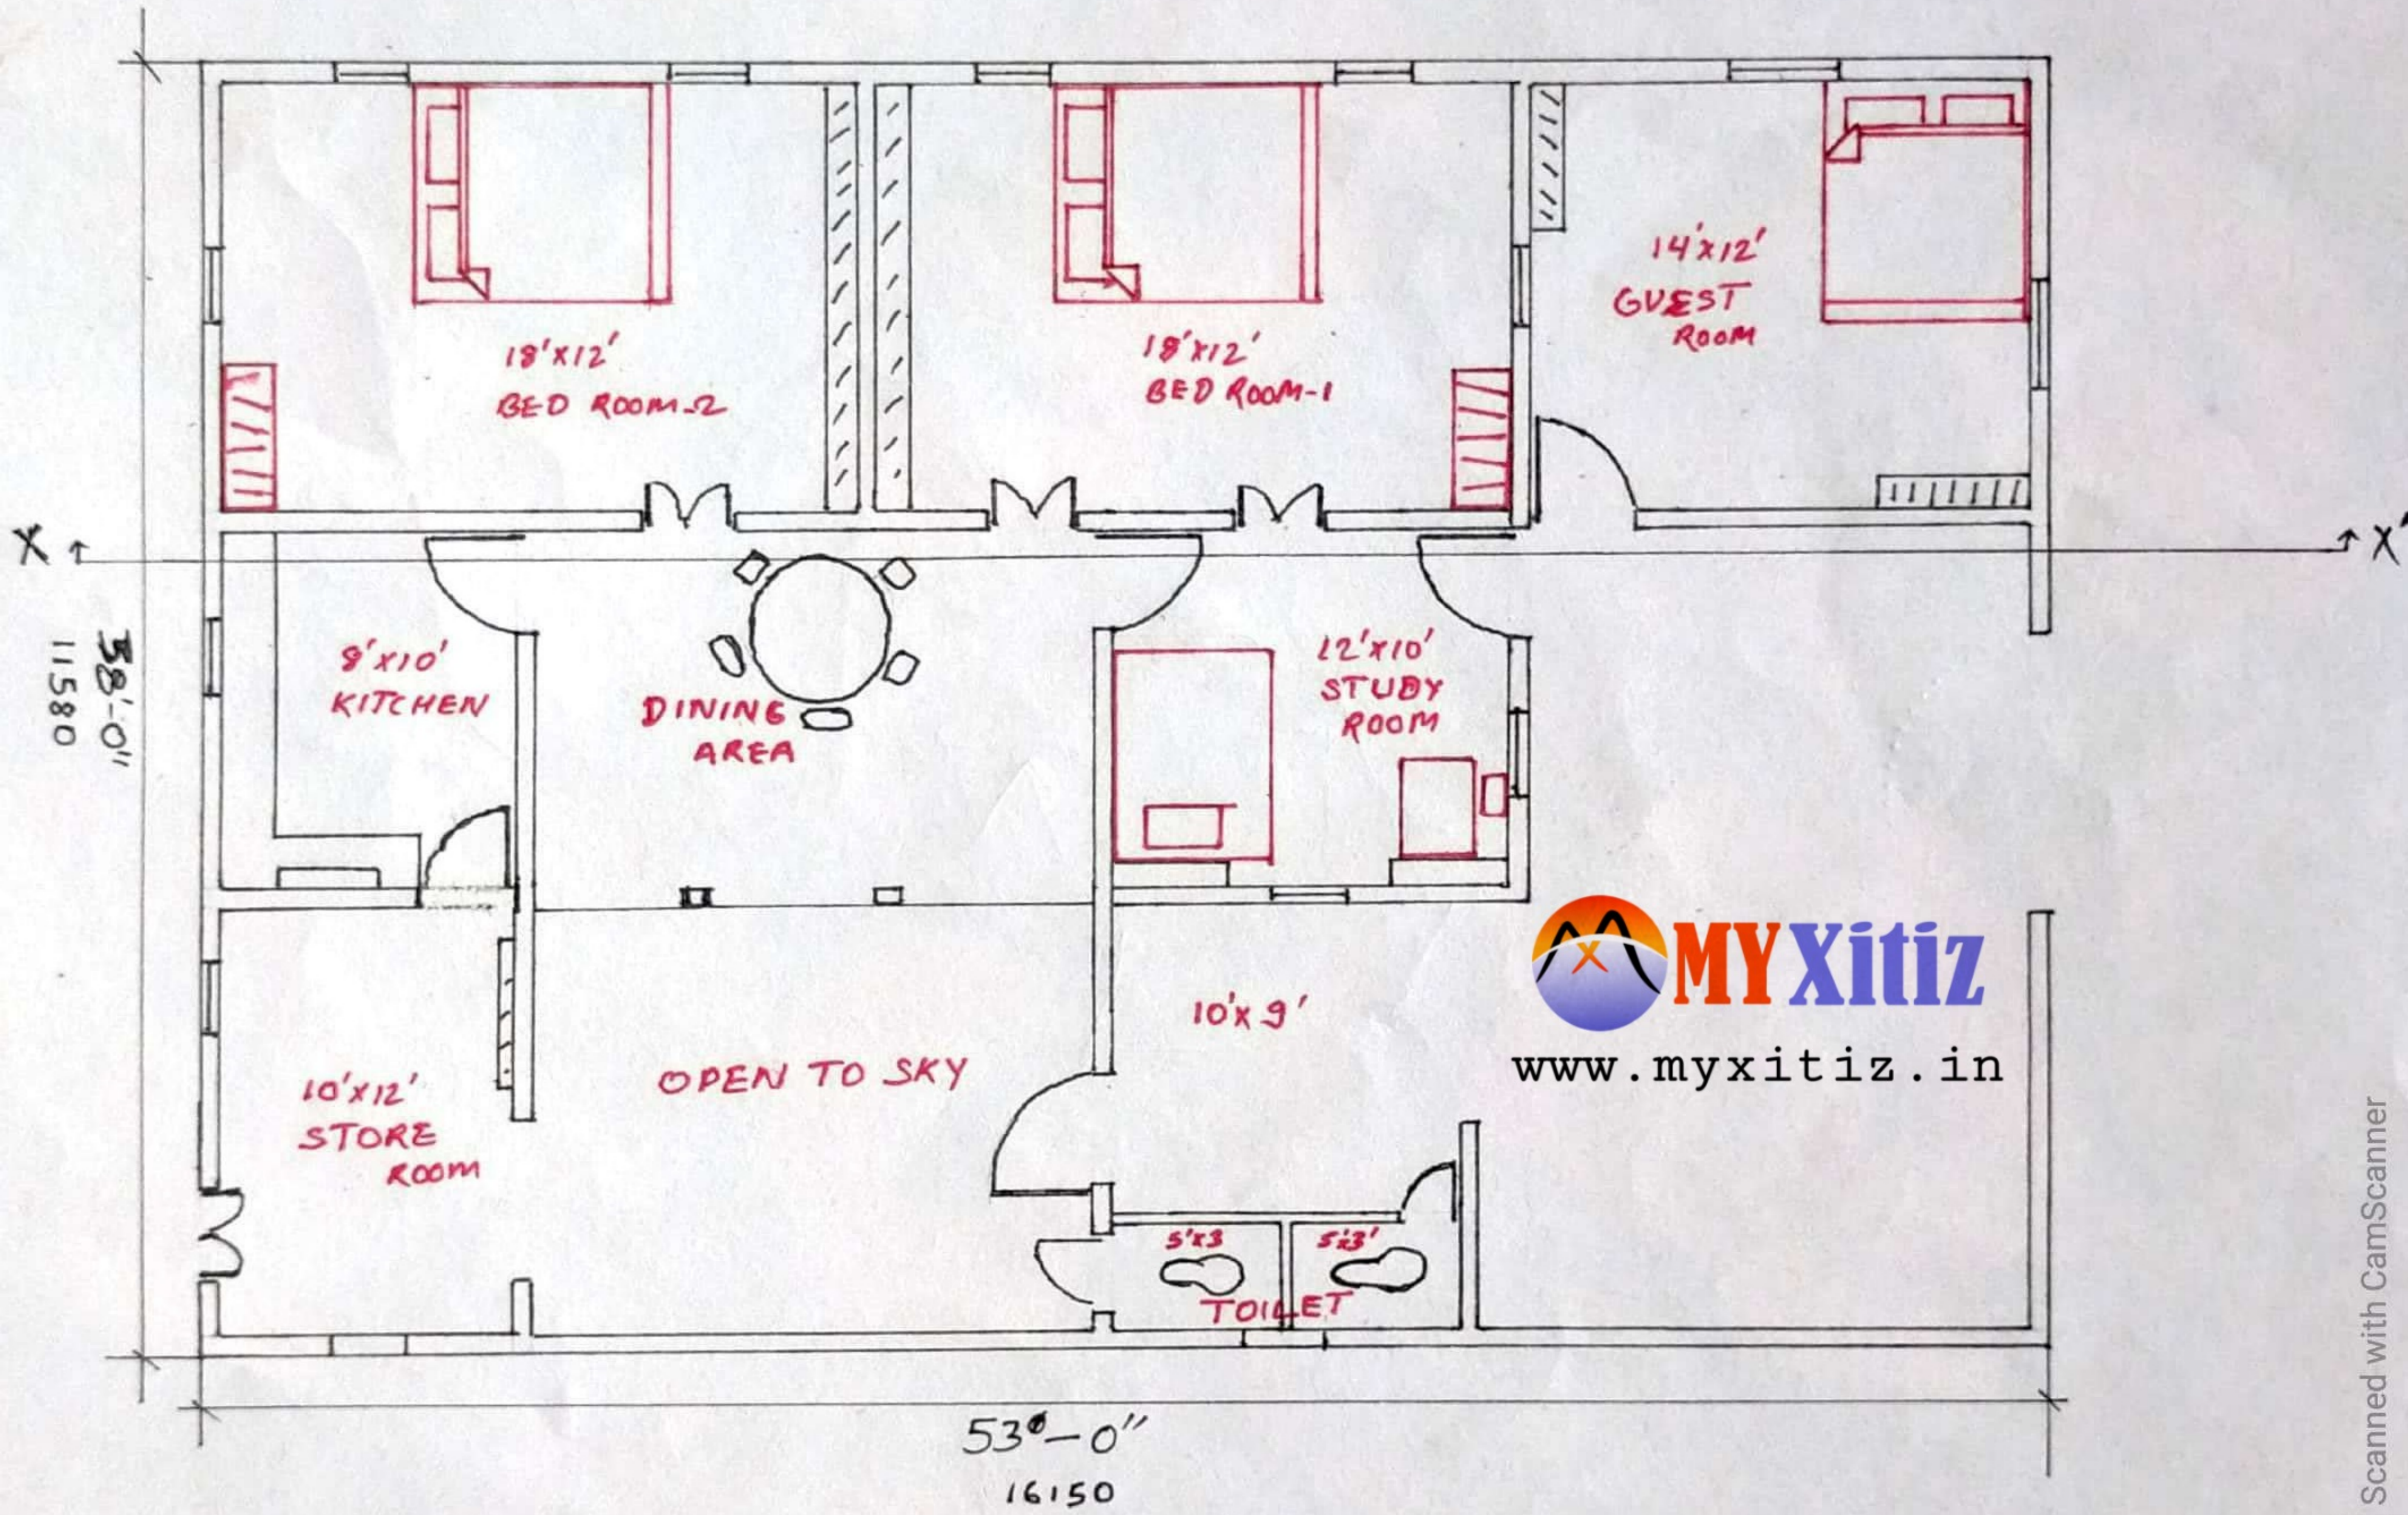

www.myxitiz.in

COVERED AREA

GREEN AREA

GREEN AREA

20'-0"

50'-0"

47'-0"

120'-0"

OTHERS RESIDENTIAL PROPERTY

45'-0"  
3M FRONT ROAD

SCALE - 1cm = 10ft

 **MYXitiz**  
www.myxitiz.in

www.myxitiz.in

Scanned with CamScanner

CS

SCALE - 1CM = 2M