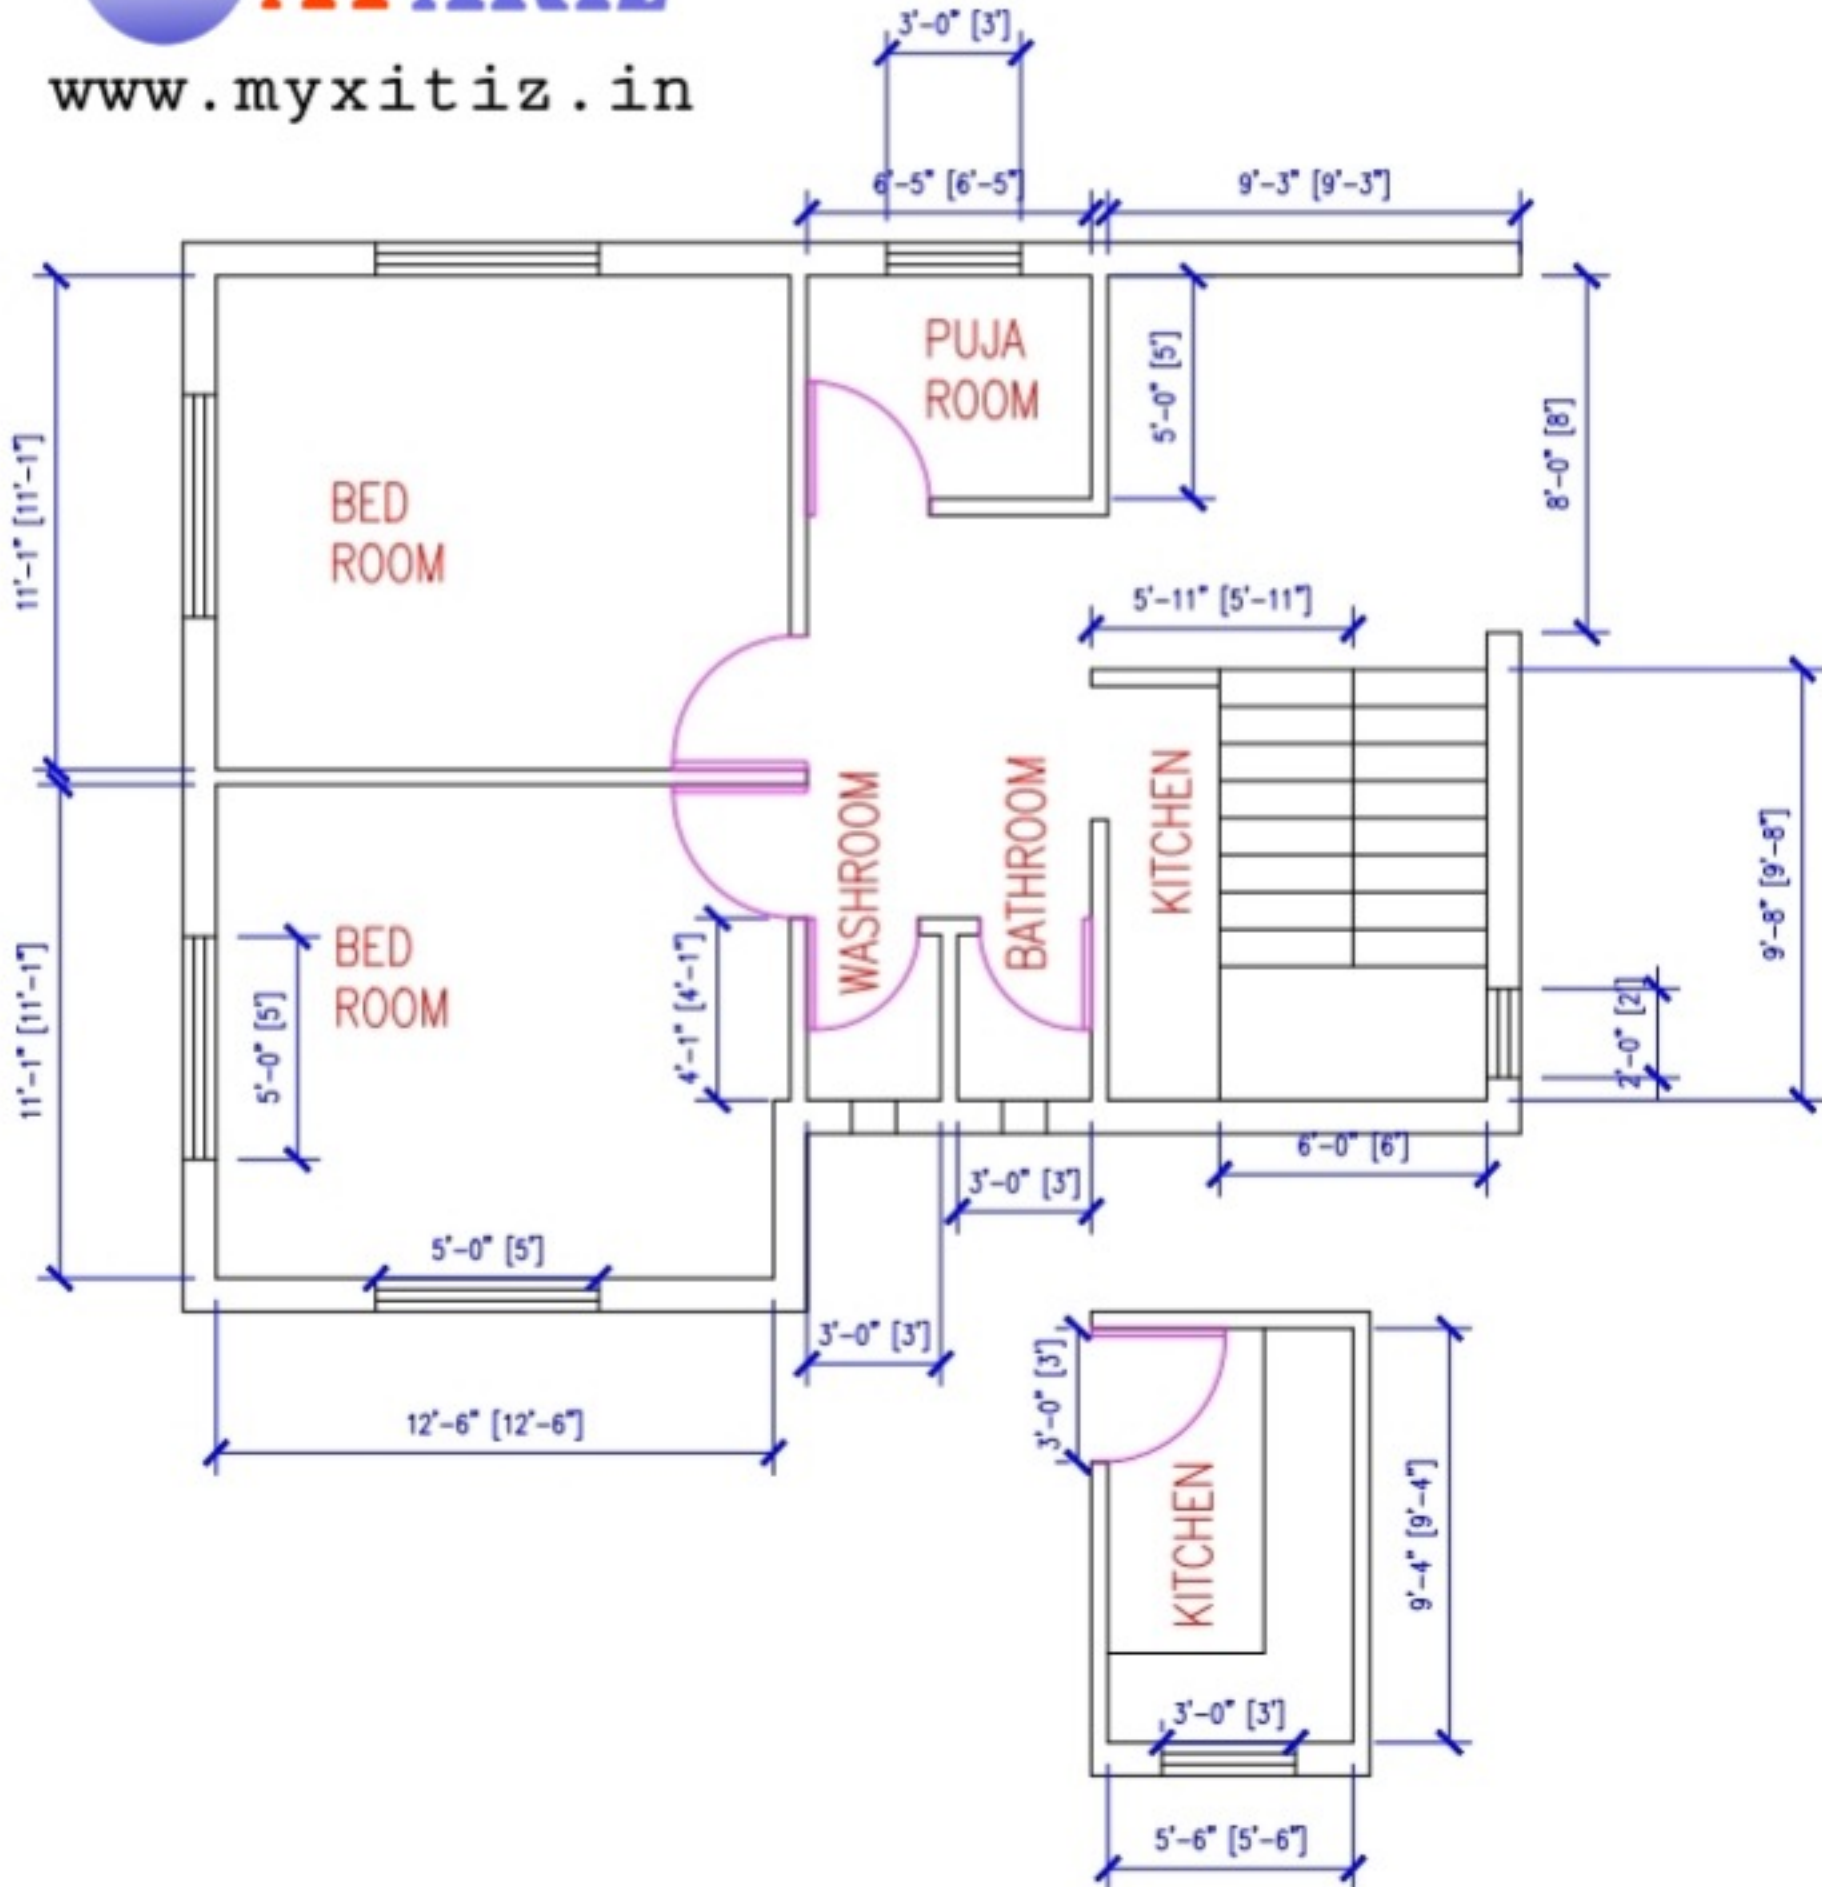

www.myxitz.in

MYXitiz

www.myxitz.in

NOTE:- BED & PUJA ROOM DOORS 3'FT, WASH & BATH ROOM DOORS 2'6"FT