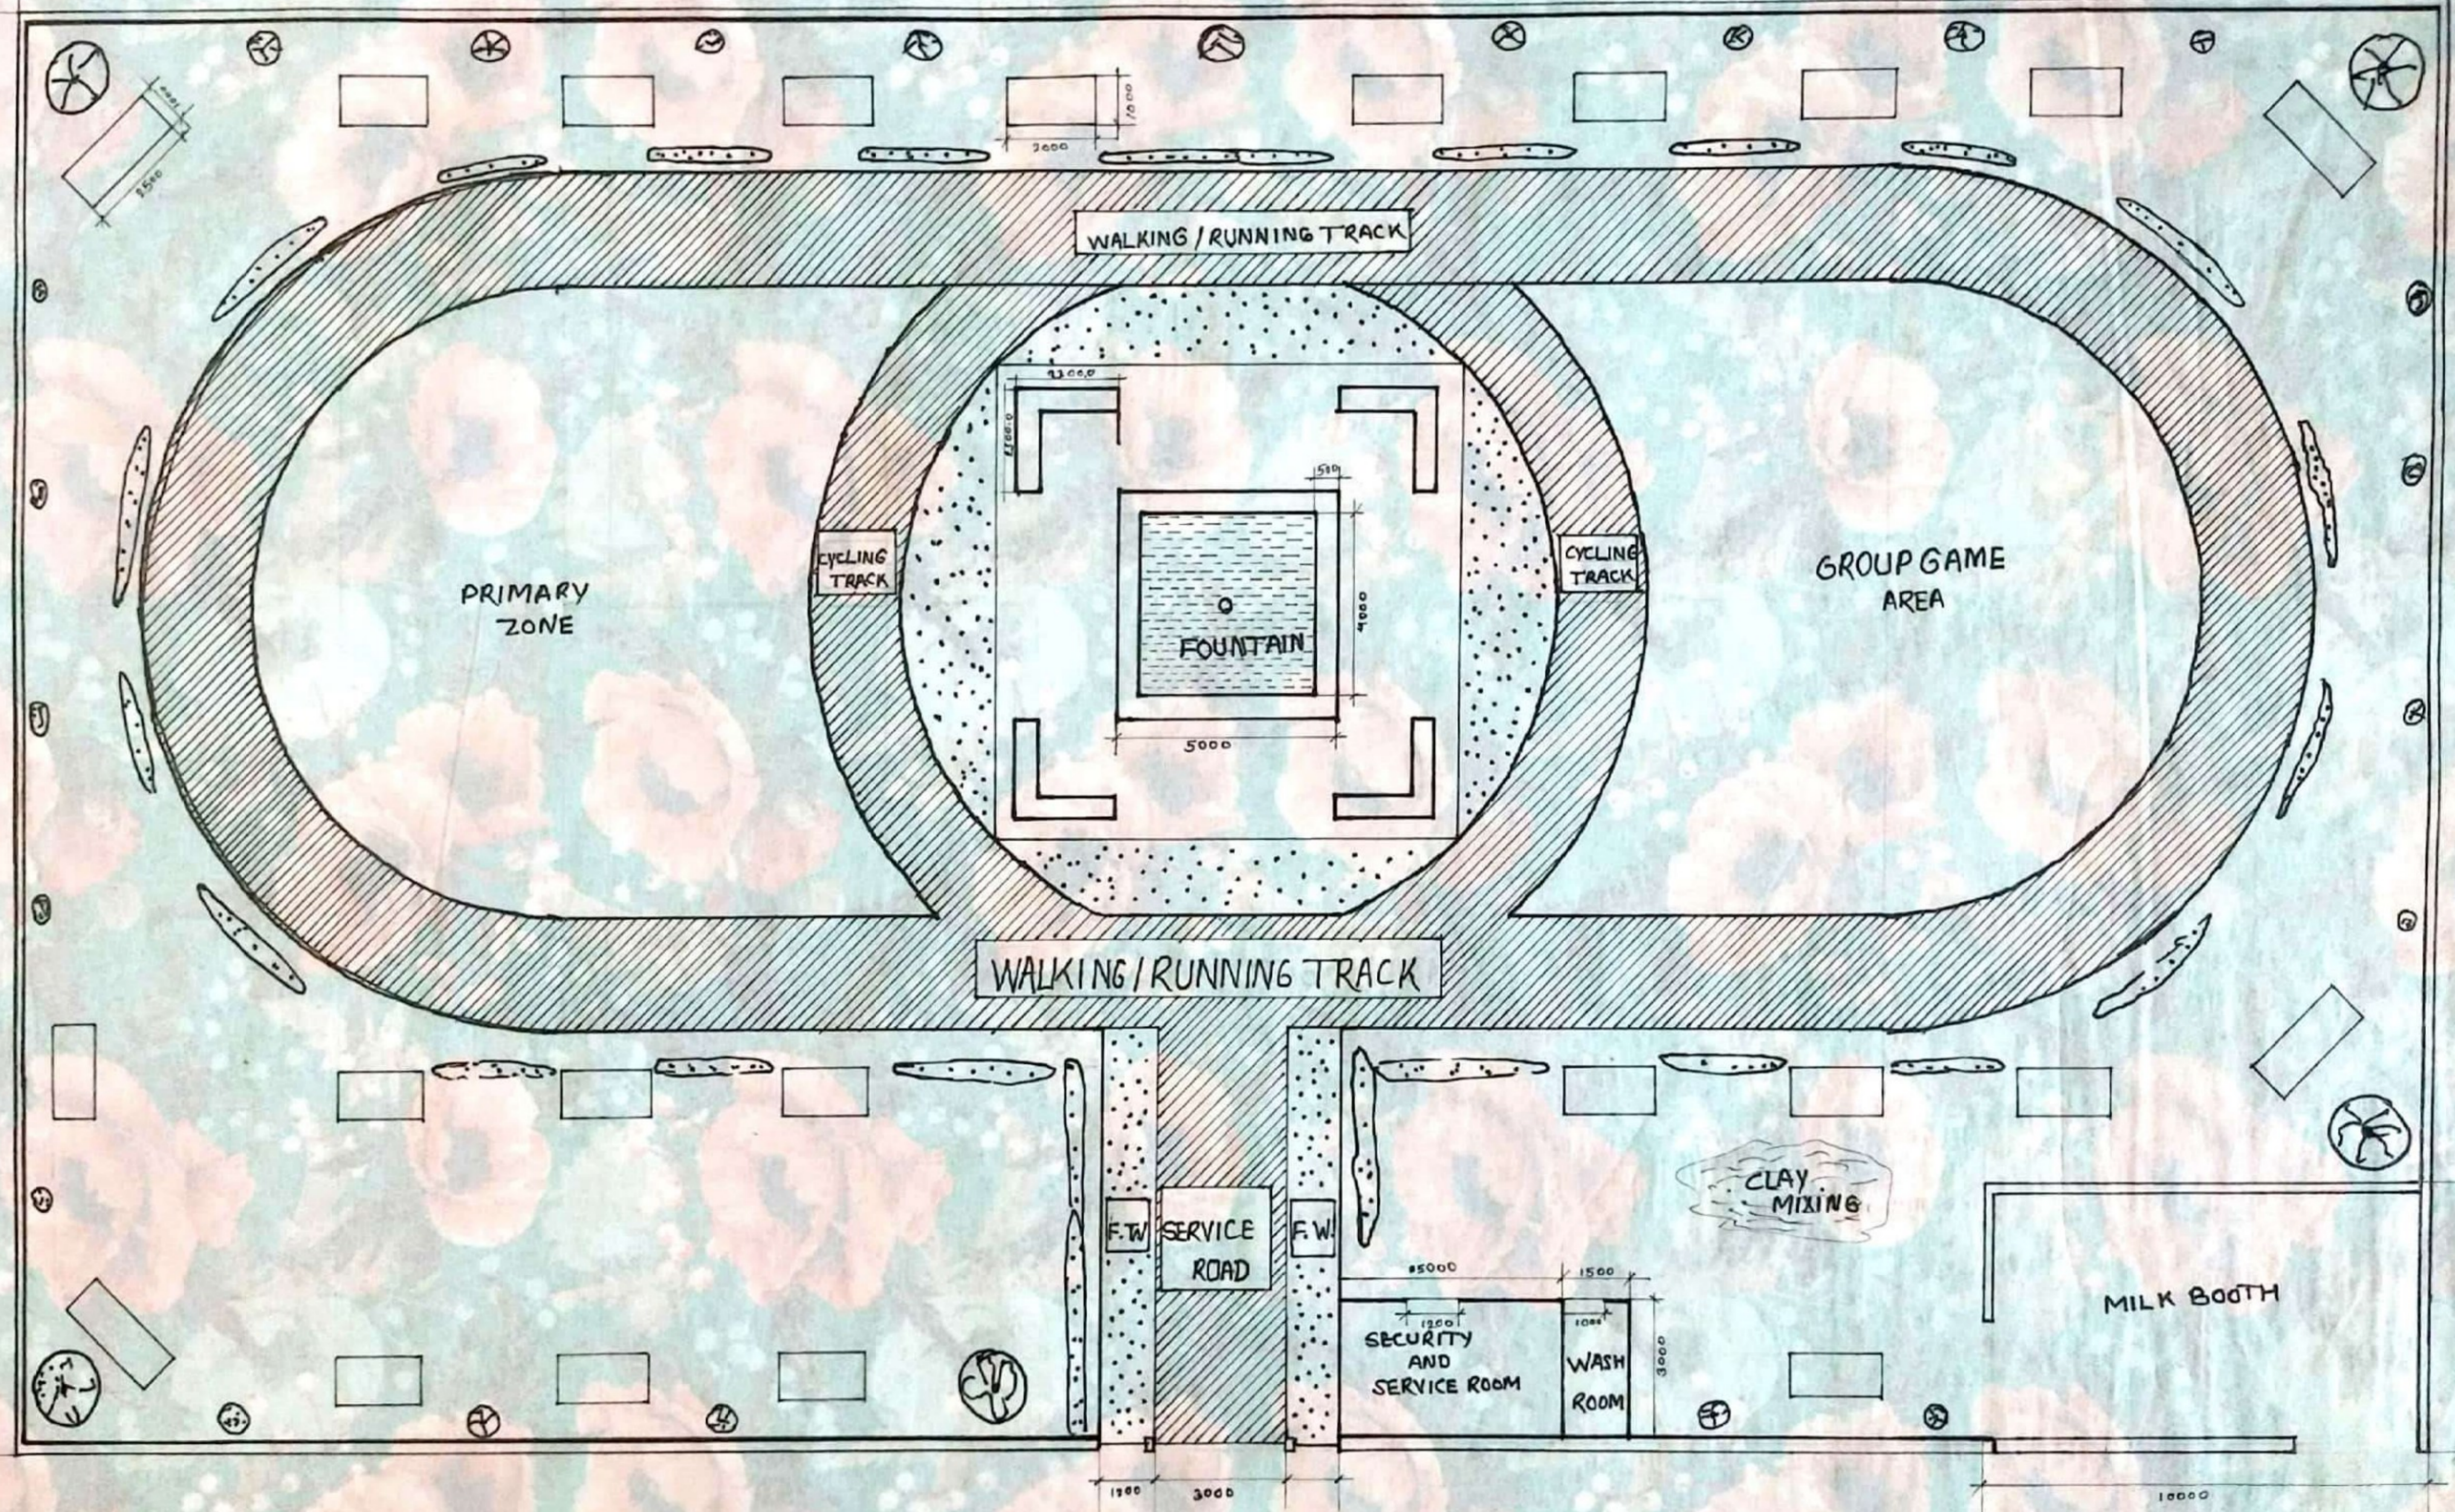

Children Park Plan

545000

30 M WIDE ROAD

32000.0

12 M WIDE ROAD

FRONT ELEVATION

Children Park Front Elevation